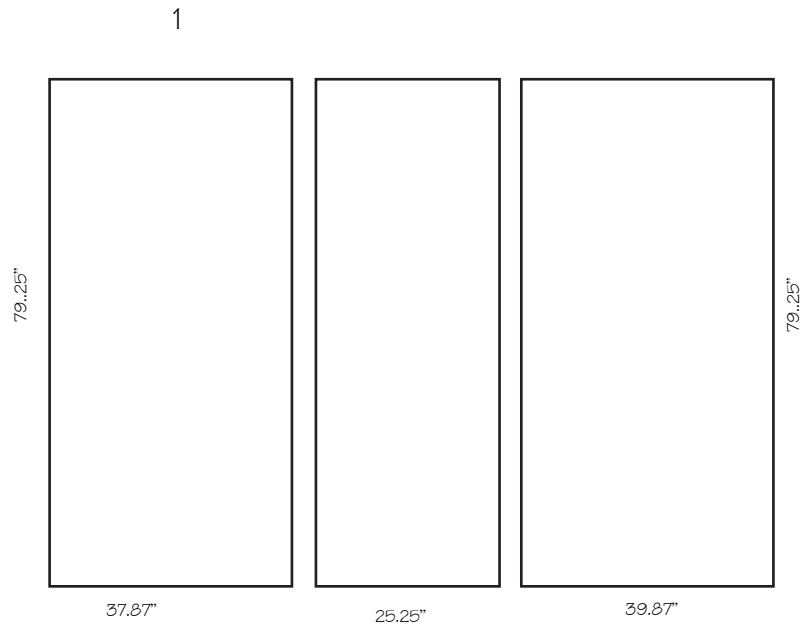

lexan® digital graphic template

Panel #	Panel Size
1	37.87" x 79.25"h
2	25.25" x 79.25"h
3	39.87" x 79.25"h

Place magnetic strips around all four sides of the panel.
(Inset magnetic strip about 1/8")